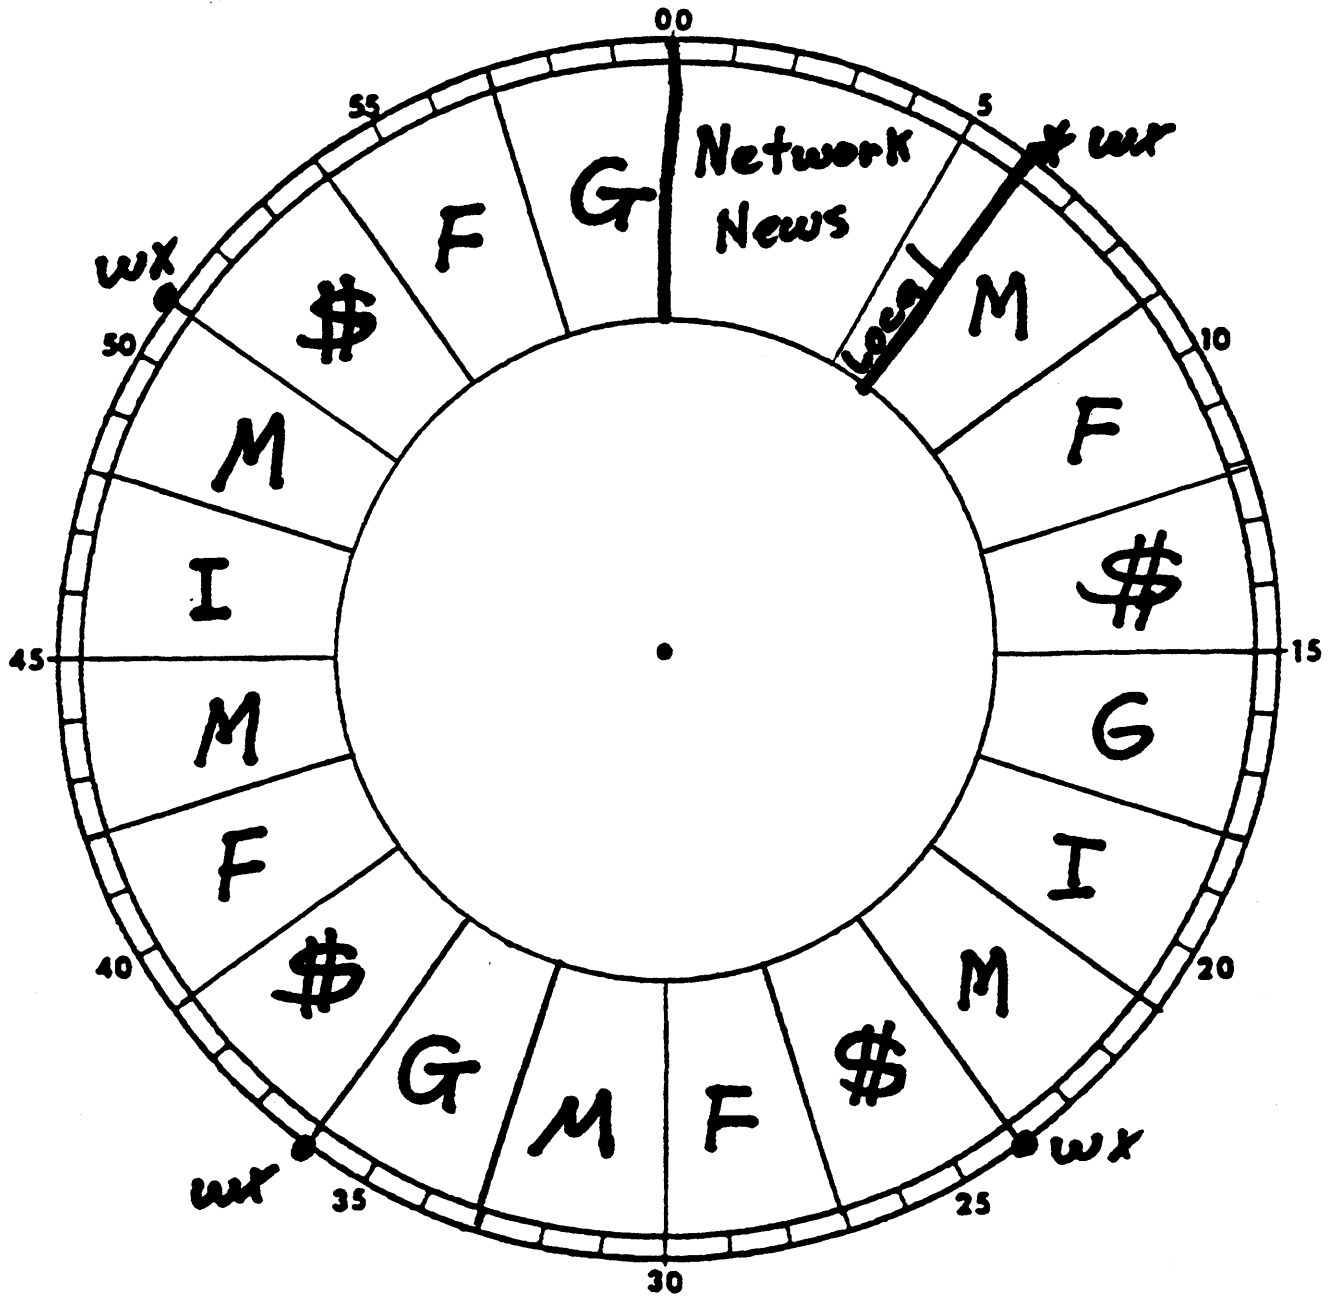

Even Days

10 AM - 3 PM

M-F

Use the blank clockface to design your own music and commercial schedule positions. Consider different clocks for different dayparts and days of the week. **Here's** an example from a MOR Station.

M=Male

F=Female

G=Group

I=Instrumental

\$=Stopsets